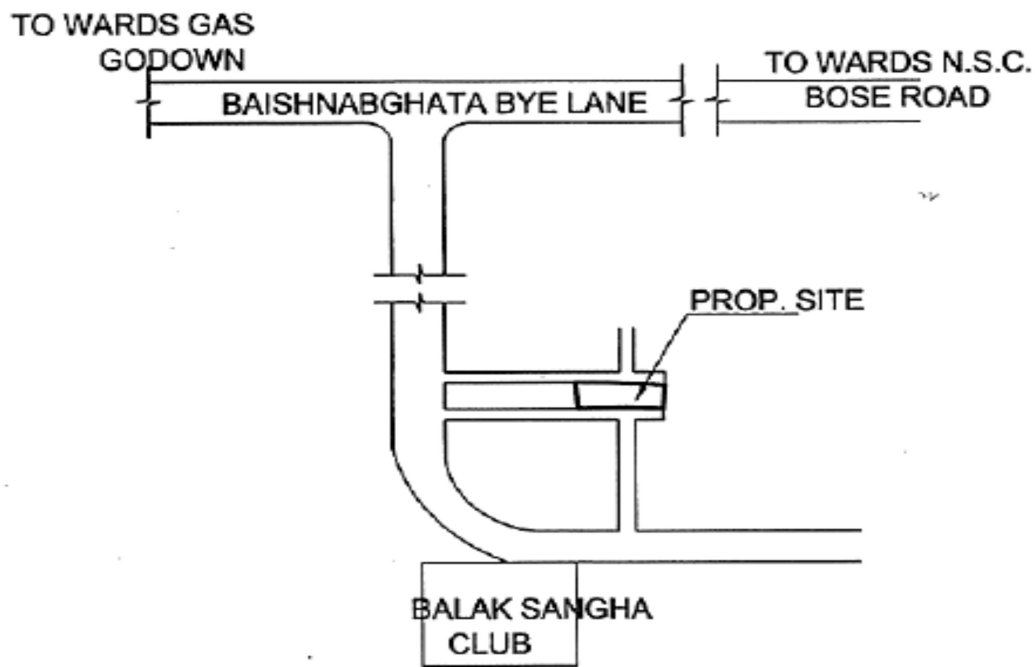

## Location Map - SREE KRISHNA APARTMENT - KEY PLAN

4A, BAISHNABGHATA BYE LANE, Kolkata - 700047

Under KMC Ward No. 100, Borough - X, WB, India

**Latitude: 22.470552, Longitude: 88.3719703**

## LOCATION PLAN

SCALE - 1:4000

For Concord Construction

Ajoy K. Chandra,

Proprietor